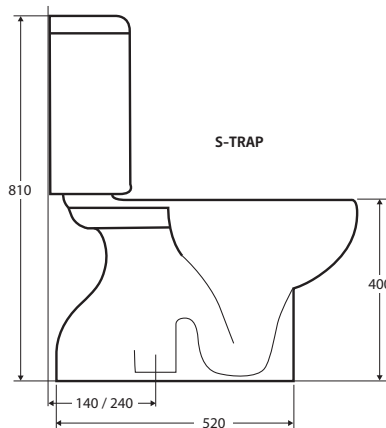

- **10 YEAR WARRANTY** CERAMICS: 10 Year Warranty
- **3 YEAR WARRANTY** VALVES: 3 Year Warranty
- **1 YEAR WARRANTY** SEAT & SEAT LID: 1 Year Warranty