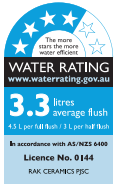

S-Trap 140 • \$540 • 122722I

- Concealed pan for easy cleaning
- White seat: UF, soft close
- Ivory seat: ABS, soft close
- Cistern with Geberit valves
- Left or right bottom inlet
- Available as P-Trap or S-Trap
- Stainless steel hinges
- Includes concealed floor fixing screws
- WELS 4 Star rated, 4.5L/3L (3.3L average flush)

Pictured in White

- 10 YEAR WARRANTY** CERAMICS: 10 Year Warranty
- 3 YEAR WARRANTY** VALVES: 3 Year Warranty
- 1 YEAR WARRANTY** SEAT & SEAT LID: 1 Year Warranty