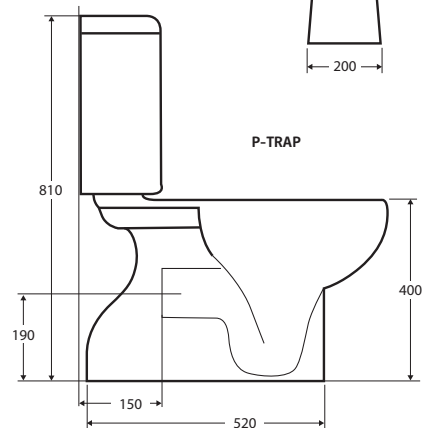

- **10 YEAR WARRANTY** CERAMICS: 10 Year Warranty
- **3 YEAR WARRANTY** VALVES: 3 Year Warranty
- **1 YEAR WARRANTY** SEAT & SEAT LID: 1 Year Warranty