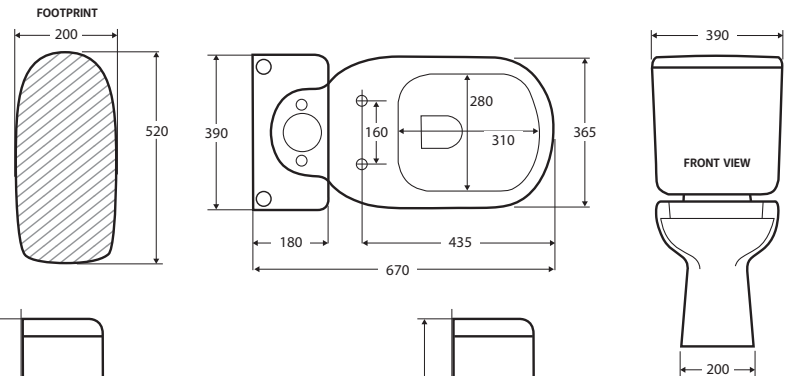

RAK LIWA

Close-Coupled Toilet Suite

White:

P-Trap • \$370 • 222730W

S-Trap 140 • \$370 • 122730W

S-Trap 240 • \$370 • 322730W

Ivory:

P-Trap • \$540 • 222722I

S-Trap 140 • \$540 • 122722I

- Concealed pan for easy cleaning
- White seat: UF, soft close
- Ivory seat: ABS, soft close
- Cistern with Geberit valves
- Left or right bottom inlet
- Available as P-Trap or S-Trap
- Stainless steel hinges
- Includes concealed floor fixing screws
- WELS 4 Star rated, 4.5L/3L (3.3L average flush)